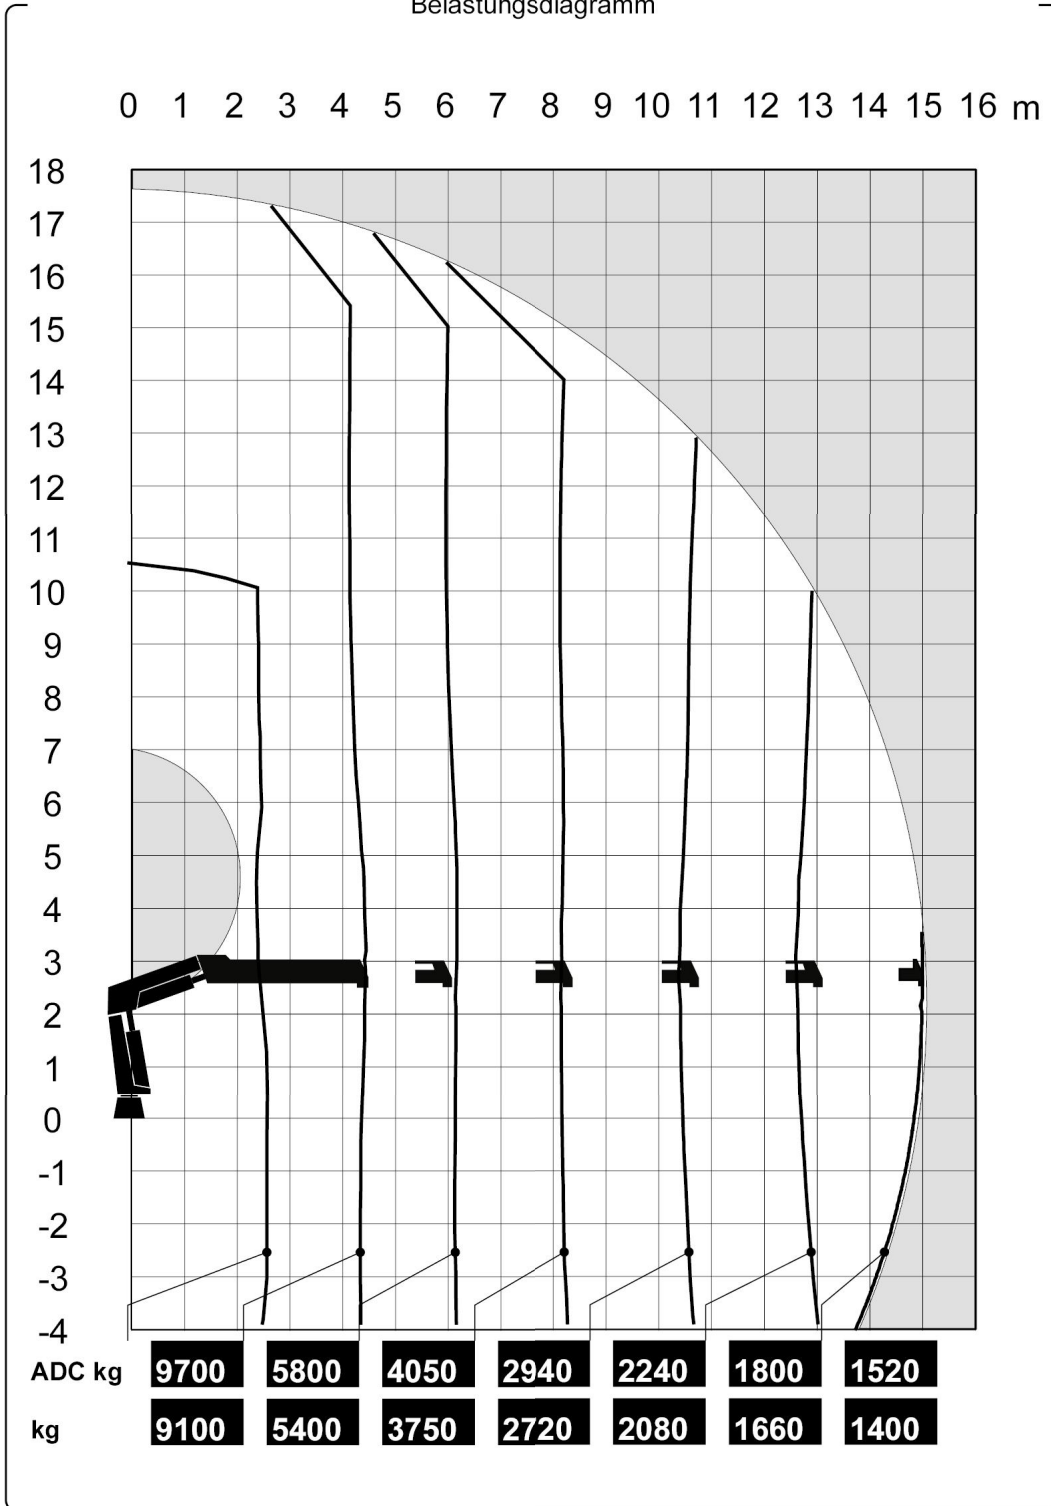

Belastungsdiagramm

The HIAB XS range

288 *HI* **PRO**